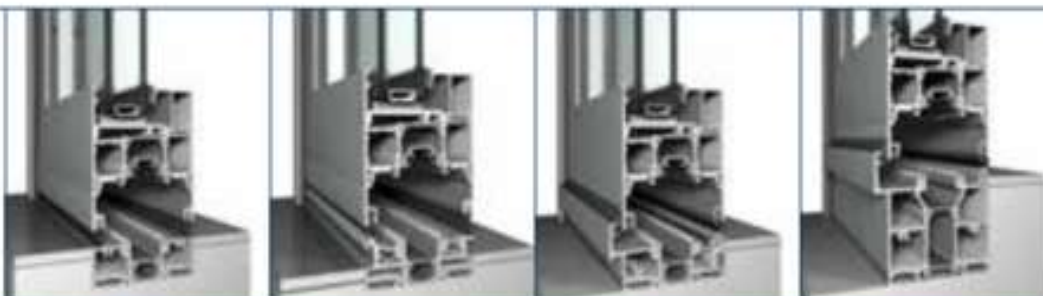

- Siguranța, fără risc de spargere.

	Max. vent size (mm)	Max. vent weight	Uw (W/m <sup>2</sup> K)*	Uf (W/m <sup>2</sup> K)	Visible width vent-vent sect.
Reynaers CF 77	1200x3000	120kg	down to 1,66	down to 2,25	144mm
Reynaers CF 77-SL	1200x3000	120kg	down to 1,64	down to 2,31	122mm
Reynaers CF 77-AP	1200x3000	120kg	down to 1,66	down to 2,25	144mm
Reynaers CF 77-SL/AP	1200x3000	120kg	down to 1,64	down to 2,31	122mm