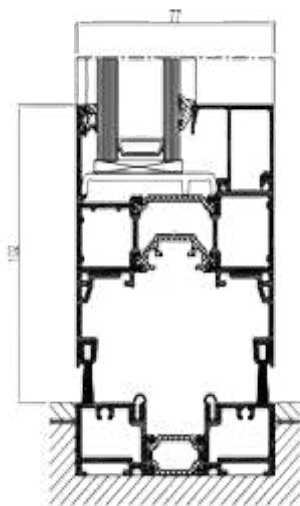

Caracteristici funcționale și tehnici inovatoare:

- Izolante termic
- Dimensiuni mari de aerisire
- Rezistență la apă până la 600 Pa
- Deschidere în interior și exterior folosind aceleași profiluri
- 2 până la 8 combinații de aerisire
- Protecție solară de 8mm securizată
- Rezistență la efracție
- Sistem de rulare inferior și central încorporat.

Note: Executam comenzi la nivel national si international. Preturile sunt orientative si nu contin tva. Durata medie de executie a unei lucrari este de 6-8 saptamani